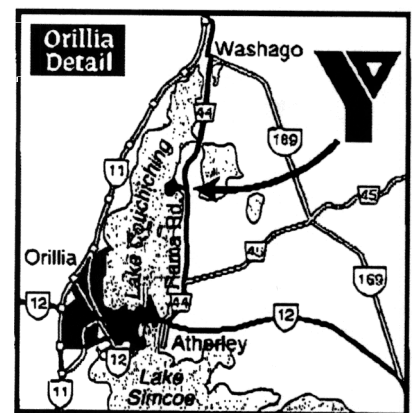

For additional assistance consult an Ontario Road Map or call YMCA Geneva Park at (705) 325-2253