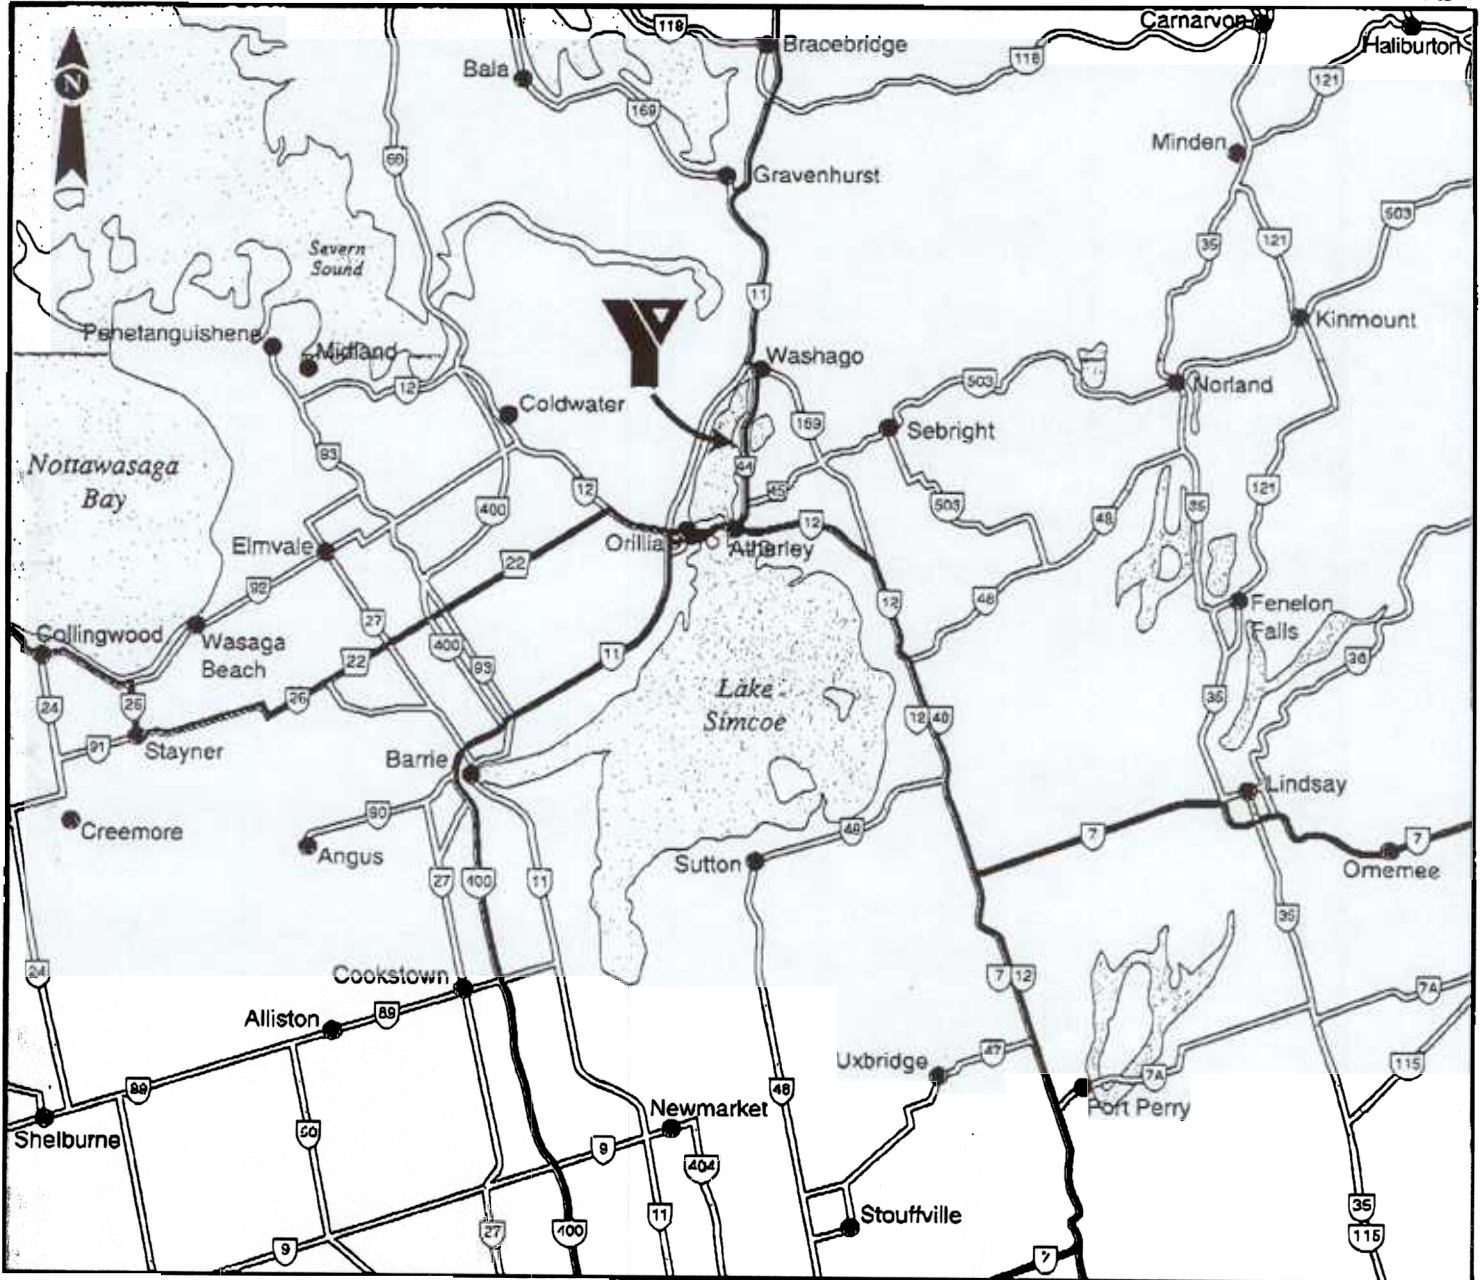

YMCA Geneva Park Route Map

Chrislar 060719

Recommended Routes

From the Barrie/Toronto area:
Take Highway 400 north to Barrie, then Highway 11 north to Orillia. At Orillia take the second exit, Highway 12 south to Rama Road (Simcoe County Road 44). Turn left. Geneva Park is 10 km from corner on left hand side.

From the Peterborough/Lindsay area:
Take Highway 7 west to Highway 12 north. Travel 45 km on Highway 12 to Atherley. Turn right onto Rama Road (Simcoe County Road 44). Geneva Park is 10 km from corner on left hand side.

From the Huntsville area:
Follow Highway 11 south to the Highway 169/Washago exit. Follow

Highway 169 one km to Rama Road (Simcoe County Road 44). Turn right and follow Rama Road for 10 km. Turn right into Geneva Park.

From Eastern Ontario areas:
Take Highway 401 west to Whitby. Take Highway 12 north 95 km to Atherley. Turn right onto Rama Road (Simcoe County Road 44). Geneva Park is 10 km from corner on left hand side.

From Georgian Bay area:
Take Highway 26 east through Stayner. Turn left onto County Road 22 (Horseshoe Valley Road). Continue on 22 to Highway 12 (Price's Corners). Turn right onto Highway 12. Bypass Orillia by taking Highway 11 south for 3 km exiting onto Highway 12 south.

Take Highway 12 south to Rama Road (Simcoe County Road 44). Turn left. Geneva Park is 10 km from corner on left hand side.

Notes